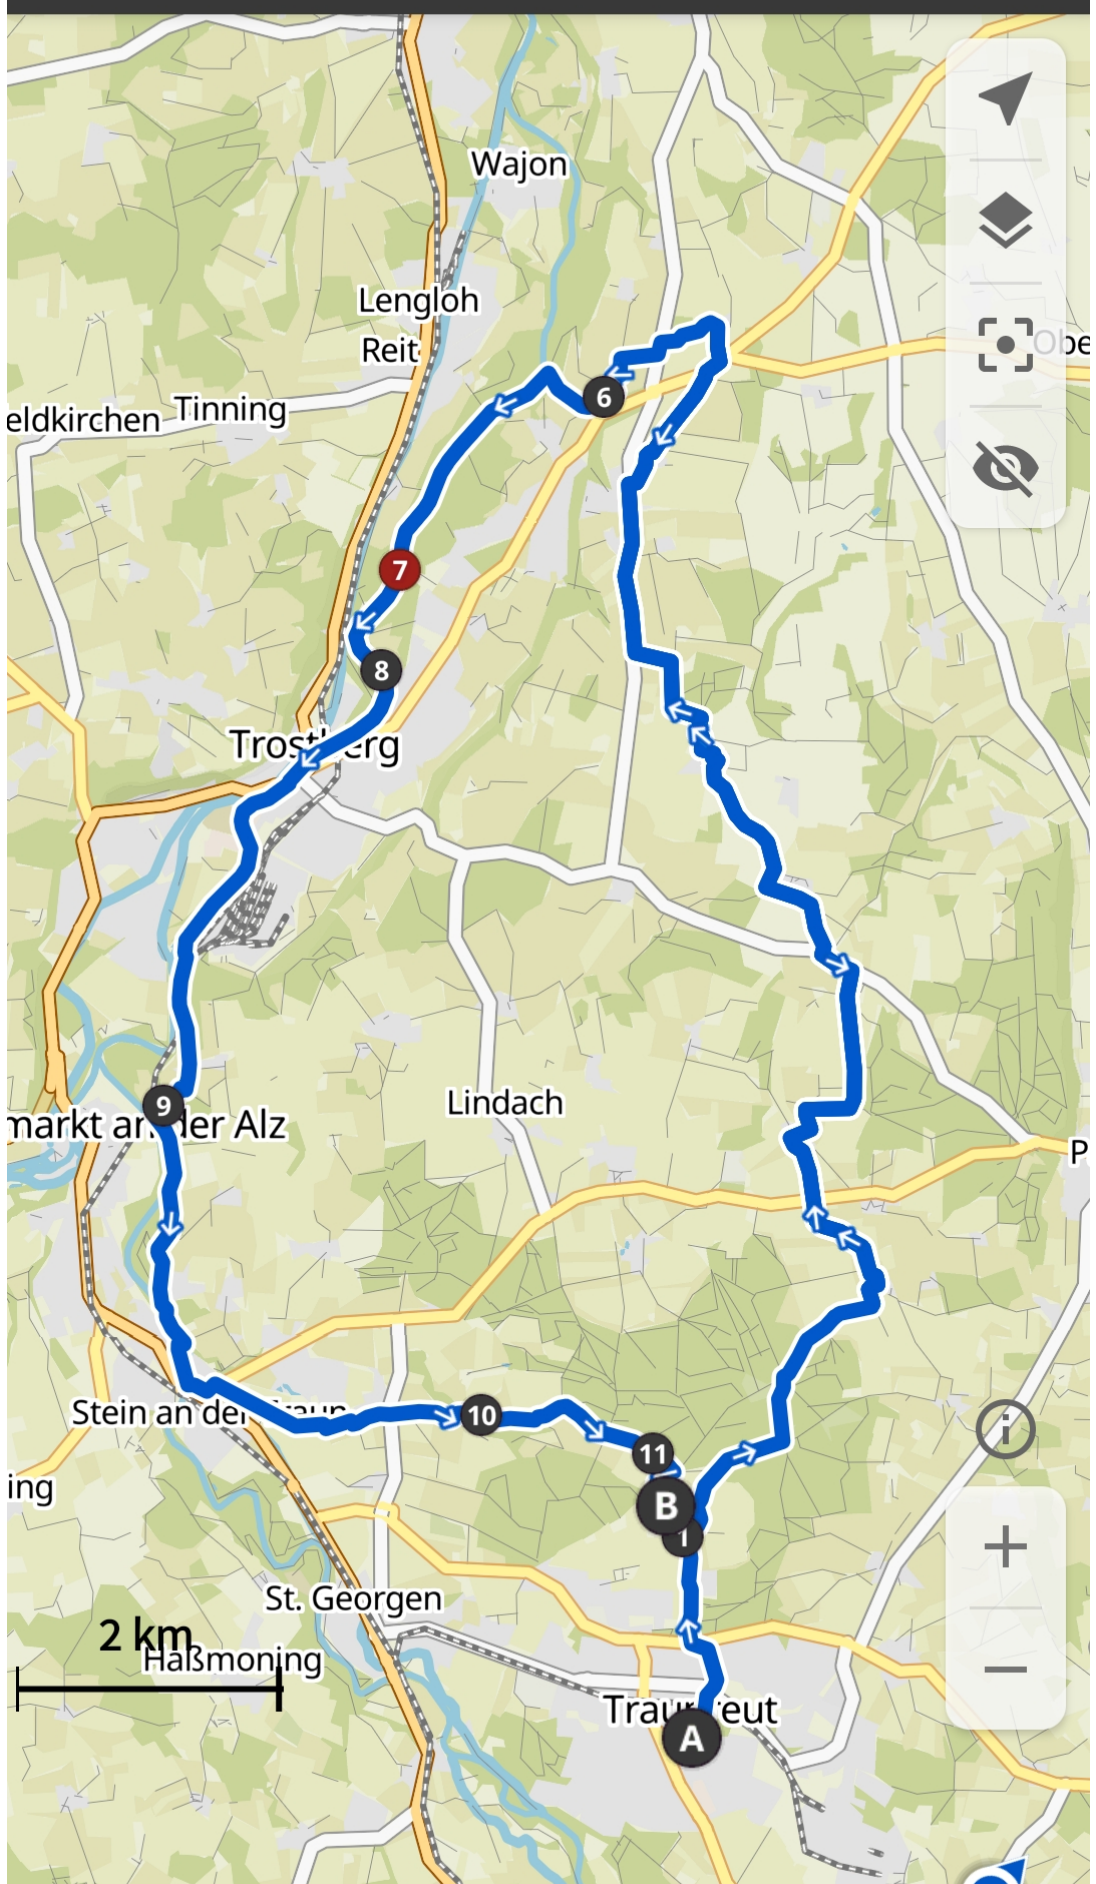

← Weiding Cafe

Navigation controls including a compass, a layer icon, a location icon, and a mute icon.

Map controls including an information icon, a zoom in (+) button, and a zoom out (-) button.